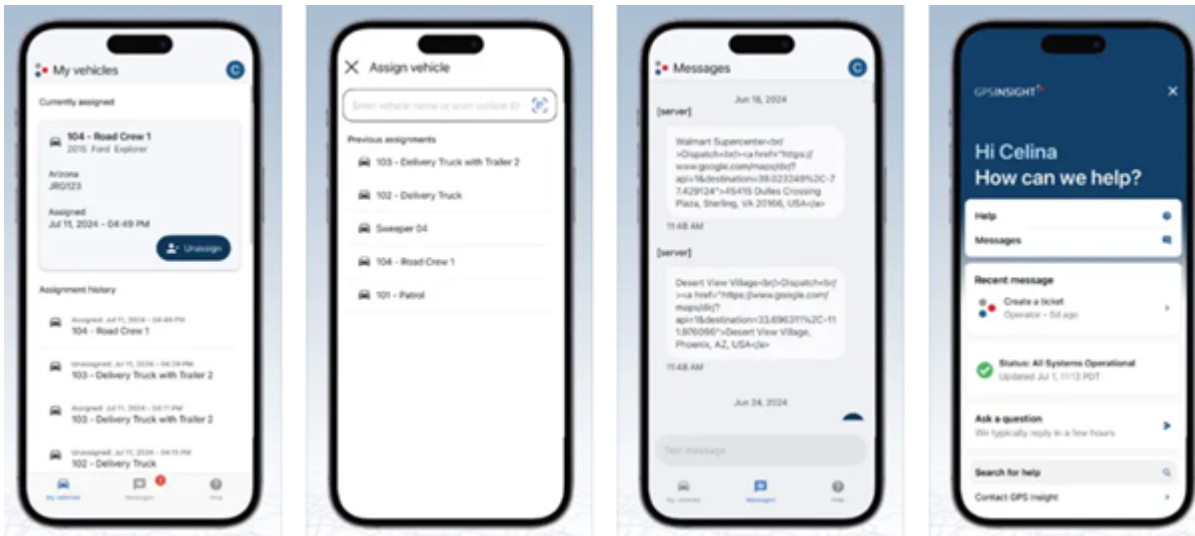

# Release Notes - New GPS Insight Driver App

Link: <https://help.gpsinsight.com/release-notes-new-gps-insight-driver-app/> Last Updated: September 5th, 2024

## New Mobile App

### Key Updates

- All-new standalone app for drivers
- Streamlined vehicle assignment
- Enhanced in-app messaging
- Improved UI/UX design
- Smart-search for vehicles
- Integrated support help