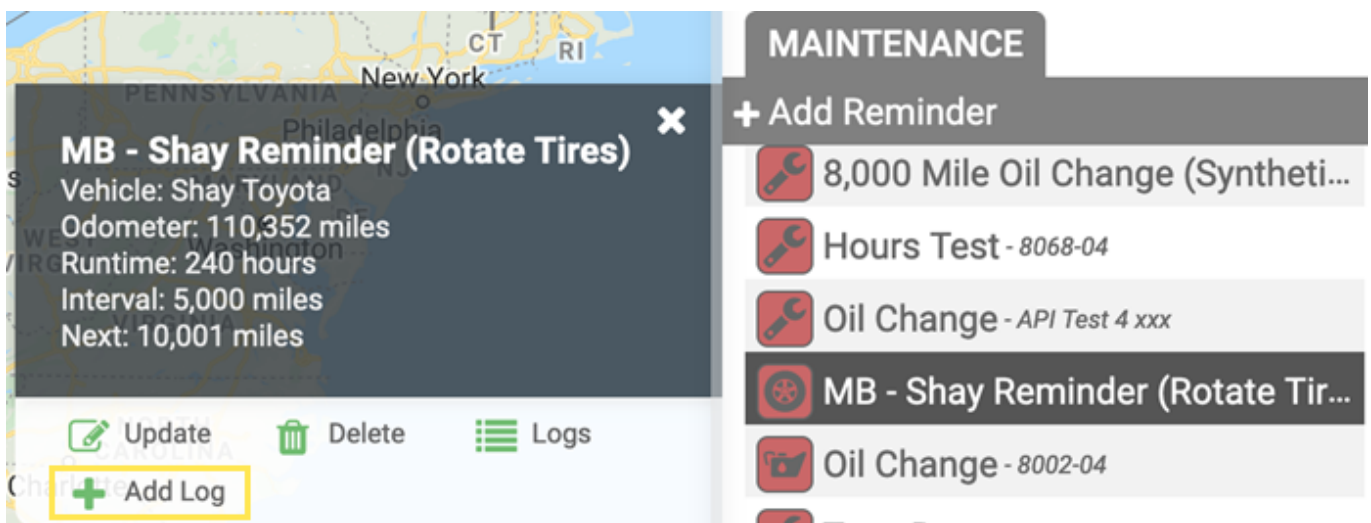

Portal Updates

Link: <https://help.gpsinsight.com/release-notes-7-1-2021/> Last Updated: July 1st, 2021

This Product Release Notes announcement for GPS Insight **Standard** customers includes updates for the portal.

Map

Maintenance Logs

You can now add logs to maintenance reminders in the map! Each time a vehicle receives a service, you can now add a log entry to record the event.

For additional information on maintenance logs, see [About Maintenance](#) and [Tracking Service History](#).