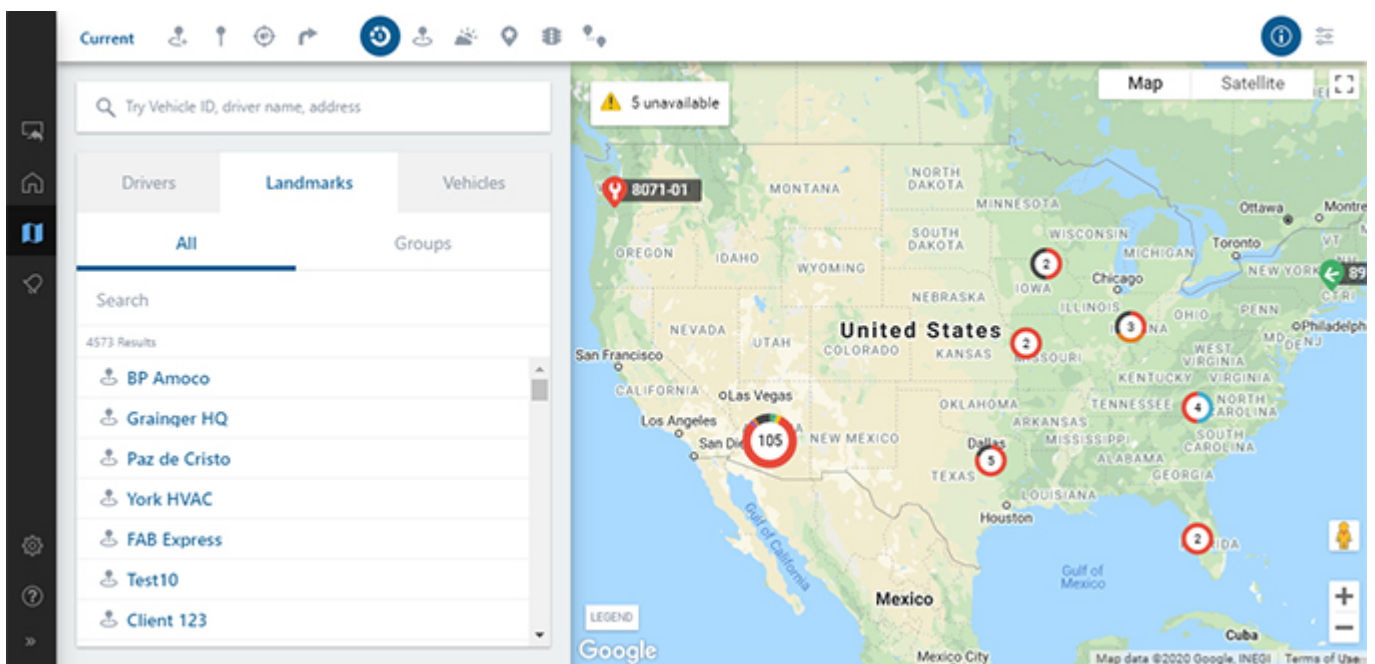

Map

Map Layout Updates

Style Update: The map has been updated with new styling with the main functions moved to the left.

Temperature Sensor: Vehicle temperature has been added to the Vehicle Card.

Portal Updates

Link: <https://help.gpsinsight.com/release-notes-4-9-2020/> Last Updated: April 8th, 2020

8004-04
2830 North Power Road, Mesa, Arizona 85215

Create Landmark Send Dispatch View Trip History

Details

Status ● Stopped 50 min
Driver Clayton Anderson × [Change](#)
Landmark **Nekter**
Odometer 54,355 miles
Runtime 1793.559 hours
Temperature 185
Ignition off
Last Reported about 1 hour ago