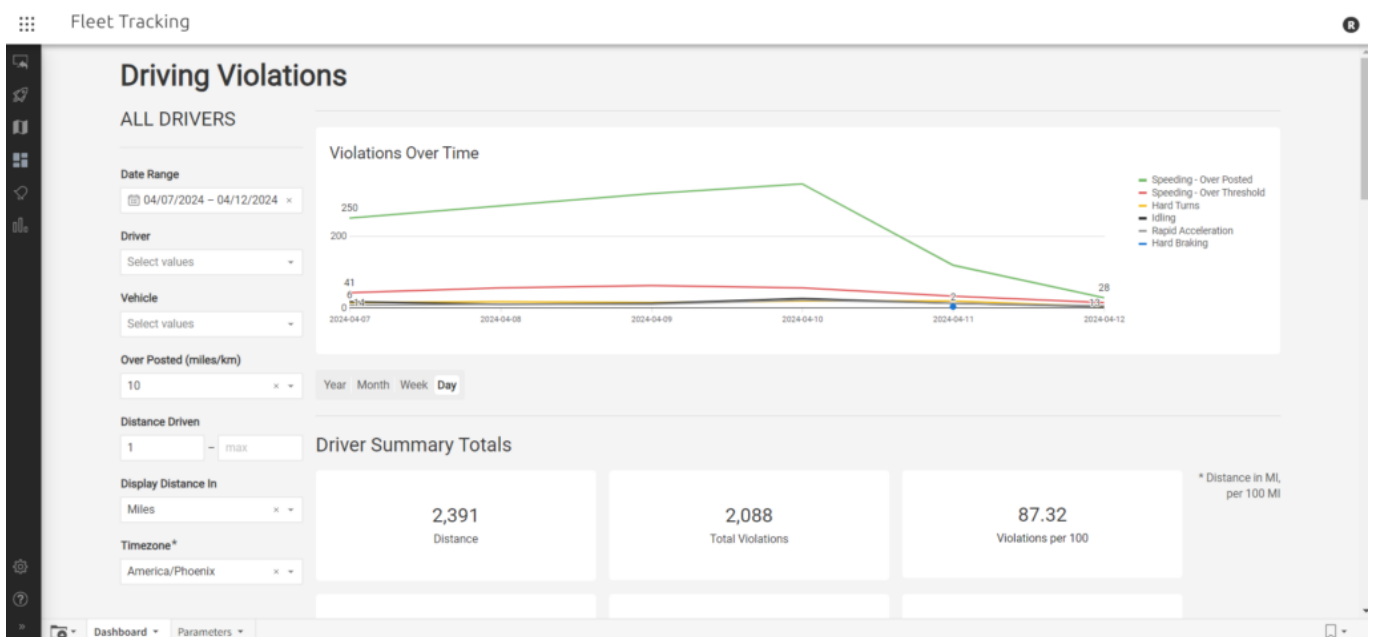

Link: <https://help.gpsinsight.com/release-notes-4-12-2024-2/> Last Updated: April 12th, 2024

This Product Release Notes announcement includes notification of updates for Portal.

Driving Violation Report - New Posted Speed Threshold

This feature enhancement includes the addition of an Over Threshold Speed and Over Posted Speed parameters allowing a user to adjust speeding event thresholds. You can choose the following thresholds for Over Posted Speed:

- 3 mph/km
- 5 mph/km
- 7 mph/km
- 10 mph/km
- 15 mph/km
- 20 mph/km

If you'd like to learn more, please visit [Using the Driving Violations Report](#).