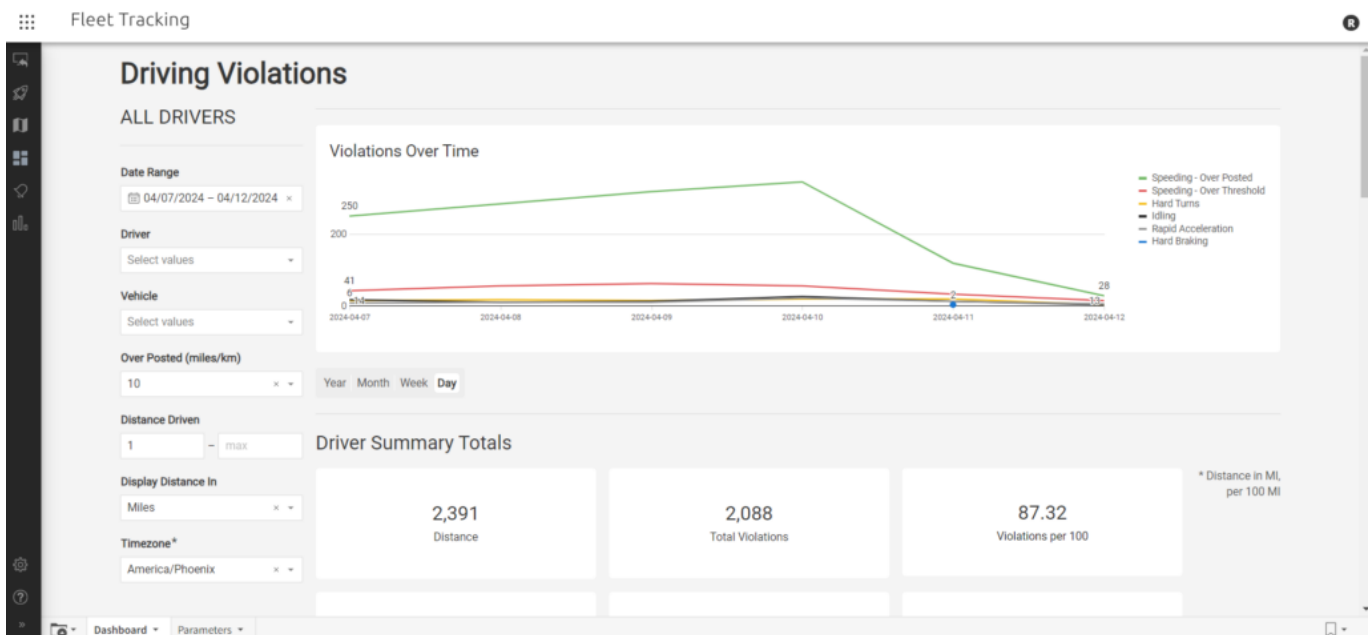

Link: <https://help.gpsinsight.com/release-notes-4-12-2024-2/> Last Updated: April 12th, 2024

This Product Release Notes announcement includes notification of updates for Portal.

## Driving Violation Report - New Posted Speed Threshold

This feature enhancement includes the addition of an Over Threshold Speed and Over Posted Speed parameters allowing a user to adjust speeding event thresholds. You can choose the following thresholds for Over Posted Speed:

- 3 mph/km
- 5 mph/km
- 7 mph/km
- 10 mph/km
- 15 mph/km
- 20 mph/km

If you'd like to learn more, please visit [Using the Driving Violations Report](#).