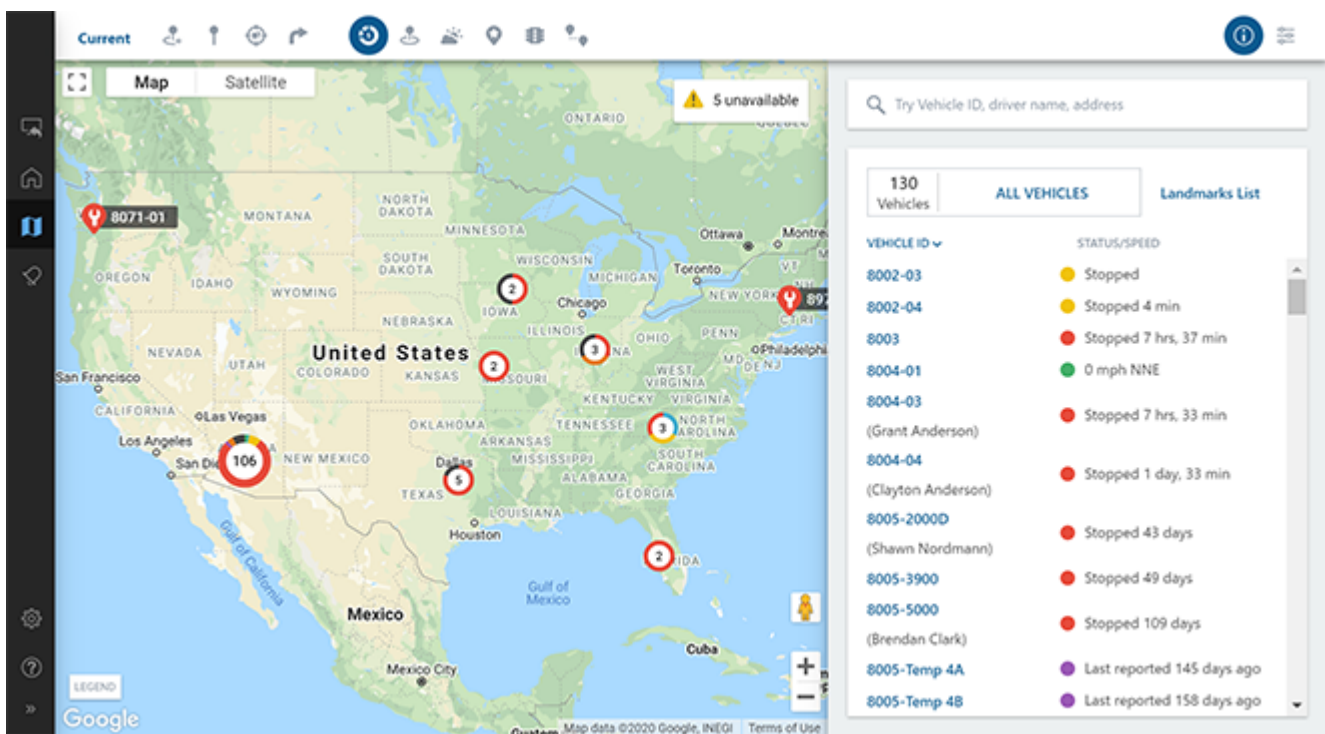

Map

Map Layout Update

The map has been updated with a new top toolbar and collapsible left navigation.

Top Toolbar: We've moved map controls and toggles into a toolbar above the map to maximize vertical space for driver, vehicle, and landmark lists.

Left Navigation: You can now collapse the navigation bar down to icons to maximize viewing of the map.

Feature Updates

Link: <https://help.gpsinsight.com/release-notes-3-26-2020/> Last Updated: March 24th, 2020