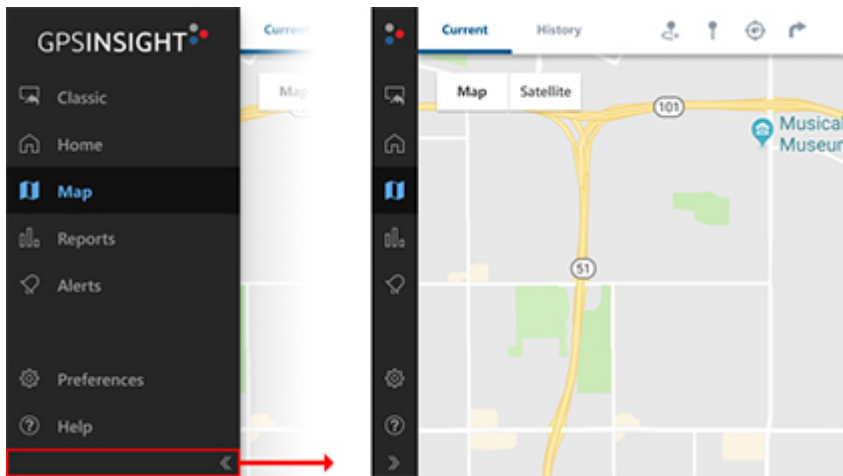

Map

Map Layout Update

The map has been updated with a new top toolbar and collapsible left navigation.

Top Toolbar: We've moved map controls and toggles into a toolbar above the map to maximize vertical space for driver, vehicle, and landmark lists.

Left Navigation: You can now collapse the navigation bar down to icons to maximize viewing of the map.

Feature Updates

Link: <https://help.gpsinsight.com/release-notes-3-26-2020/> Last Updated: March 24th, 2020