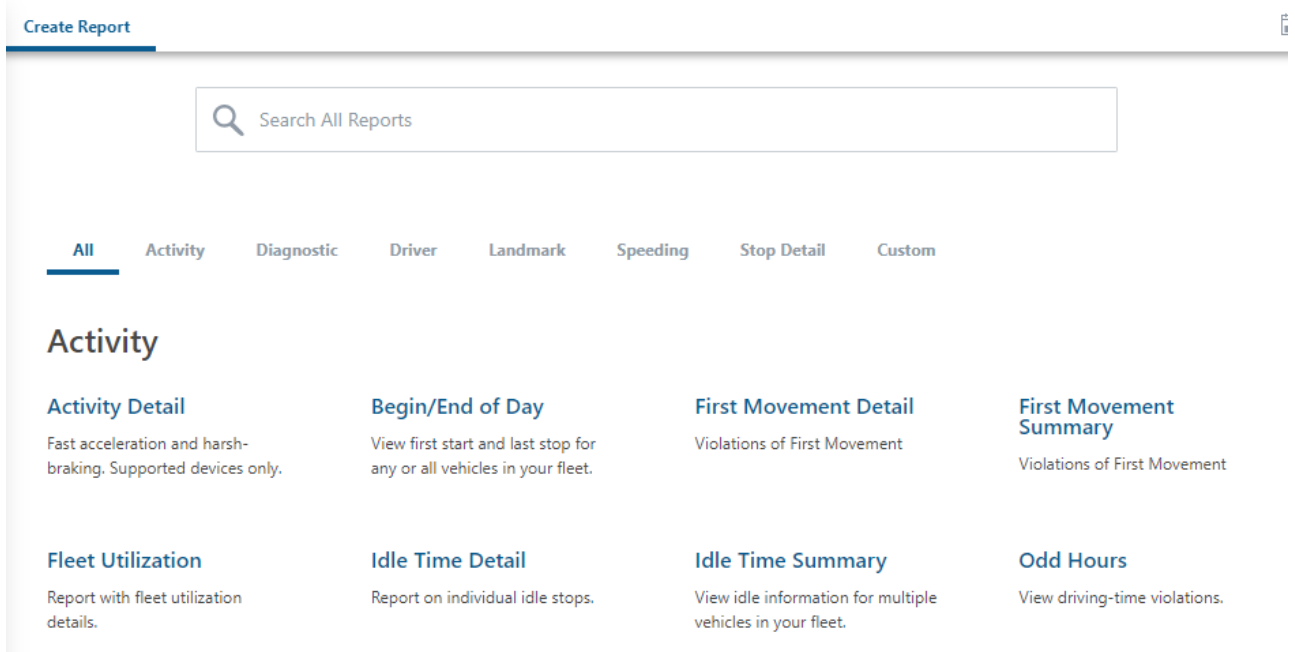

Portal Updates

Link: <https://help.gpsinsight.com/release-notes-12-17-2020/> Last Updated: December 14th, 2020

This Product Release Notes announcement for GPS Insight **Enterprise** customers includes updates for the portal.

Portal

Reports

- The Reports Page has been updated with a cleaner layout structure, making it easier to search and create reports!

- Attributes are now an available option when creating reports.

Portal Updates

Timezone
US/Arizona

ADD COLUMNS

Show drive time %

Attributes
- Add Attribute -

Vehicles
A Kroger
A Resin
Accessories
Alternate Name BP
Asset Type
Auger
Boom Height

Run Report

Bug Fixes

Bug Fixes & Enhancements

- Bugs were fixed for the Portal and Map.
- UX enhancements were deployed.