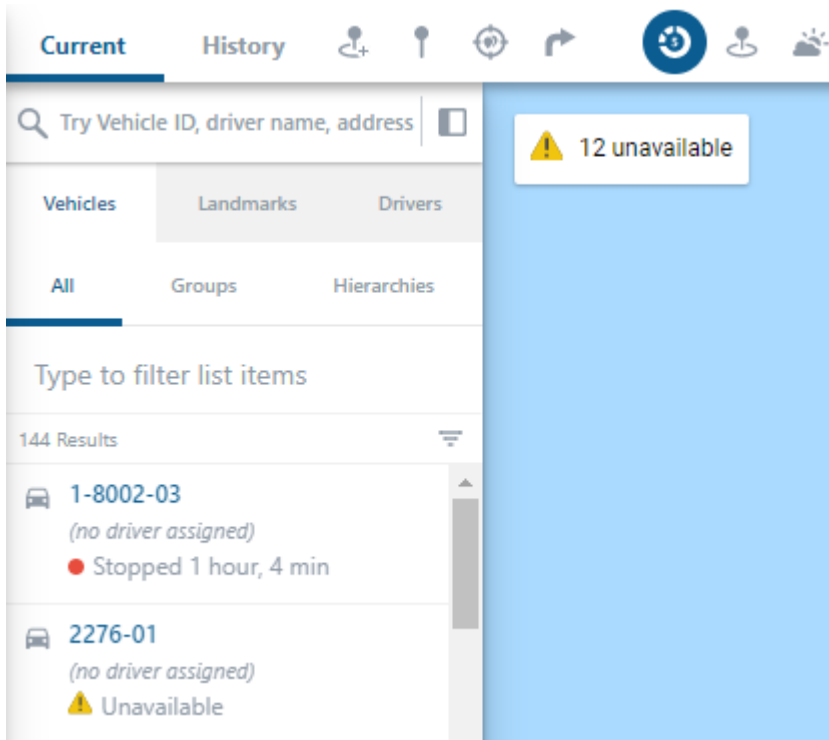

Portal Updates

Link: <https://help.gpsinsight.com/release-notes-11-19-2020/> Last Updated: November 20th, 2020

This Product Release Notes announcement for GPS Insight **Enterprise** customers includes updates for the new map.

New Map

Data Source Selector

You can easily select vehicles anywhere within the selector instead of having to click the number.

Bug Fixes

Bug Fixes & Enhancements

- Bugs were fixed for the Portal and Map.
- UX enhancements were deployed.