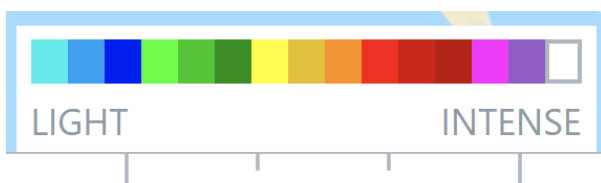

Map

Map - Live Weather Radar

You can now view the daily weather radar on the map! Simply click the Weather button on the right side menu to activate the radar.

- Daily weather is available 12 hours in advance.

Legend

Once the weather feature is turned on, a color legend will appear showing light to intense weather severity.

Portal Updates

Link: <https://help.gpsinsight.com/release-notes-10-24-19/> Last Updated: October 16th, 2019