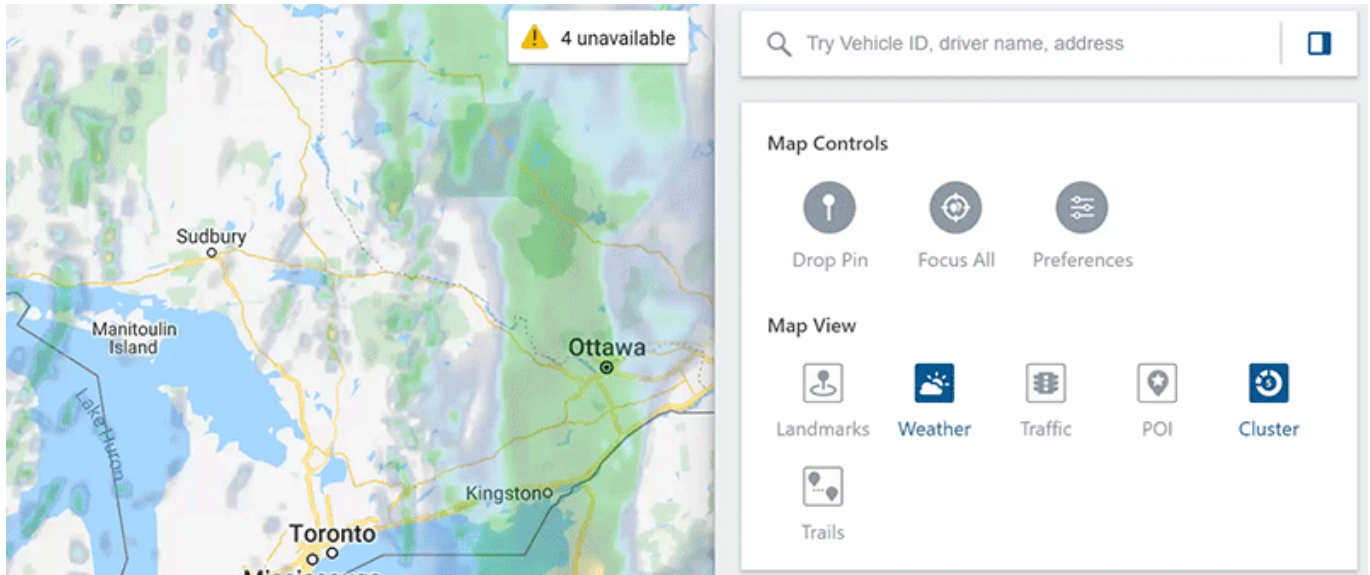

Map

Map - Live Weather Radar

You can now view the daily weather radar on the map! Simply click the Weather button on the right side menu to activate the radar.

- Daily weather is available 12 hours in advance.

Legend

Once the weather feature is turned on, a color legend will appear showing light to intense weather severity.

Portal Updates

Link: <https://help.gpsinsight.com/release-notes-10-24-19/> Last Updated: October 16th, 2019

Weather Opacity Preferences

You can manage your weather opacity preferences on the Map Preferences card. Simply click the Preferences button in the right side menu, then adjust the opacity.

Note. This Weather Forecast feature is unavailable on Internet Explorer, but current weather is still viewable.