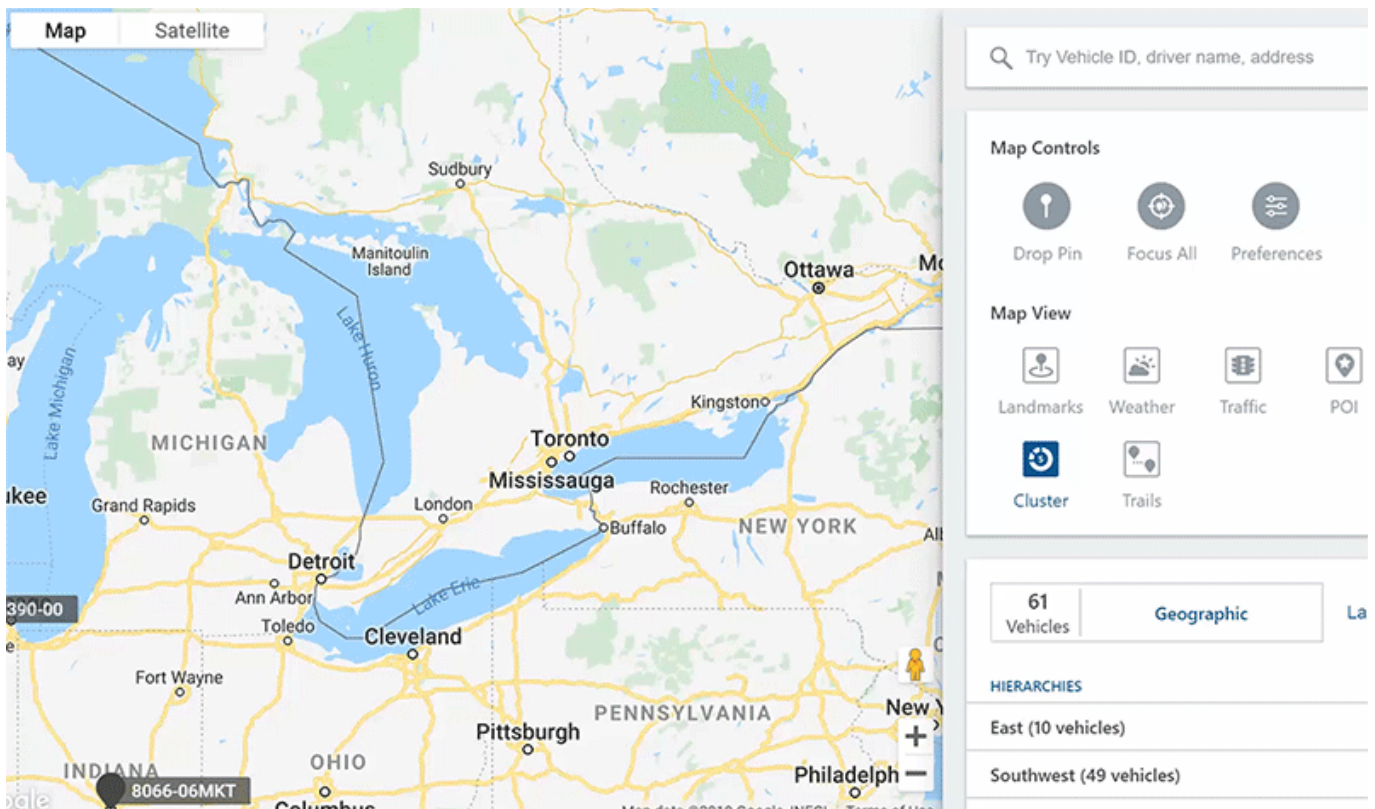

Map

Map - Live Weather Radar

You can now view the daily weather radar on the map! Simply click the Weather button on the right side menu to activate the radar.

- Daily weather is available 12 hours in advance.

Legend

Once the weather feature is turned on, a color legend will appear showing light to intense weather severity.

Portal Updates

Link: <https://help.gpsinsight.com/release-notes-10-24-19/> Last Updated: October 16th, 2019