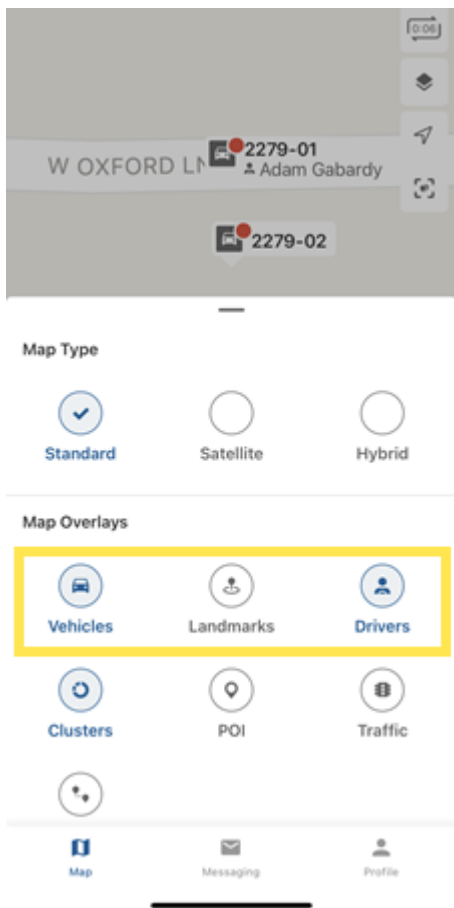

## Mobile

### GPS Insight Manager App Updates

The **Map overlay options** now include the ability to show/hide vehicles, landmarks, and/or drivers on the Map.

**Note.** The Drivers feature is available to Enterprise customers only. If you are interested in learning more, please contact your Account Manager.