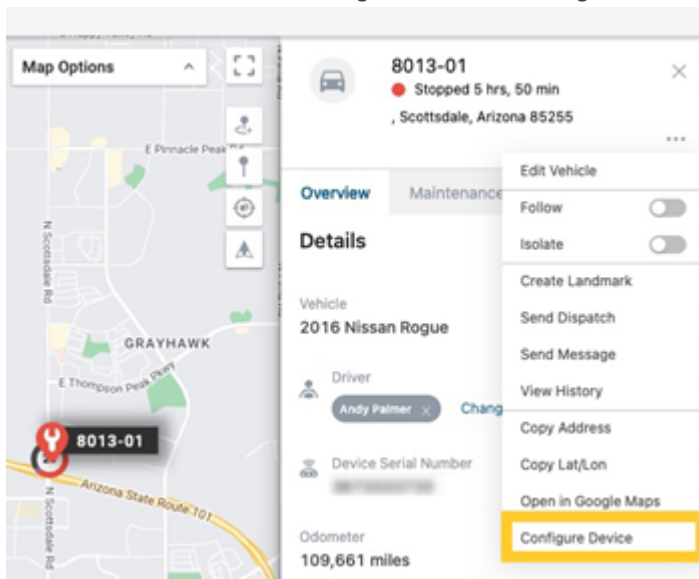

Link: <https://help.gpsinsight.com/release-notes-02-16-2023/> Last Updated: February 10th, 2023

This Product Release Notes announcement includes notification of Portal updates.

Portal

Device Configuration Now Available

You can now set device configurations for configurable devices from the Vehicle Card in the Portal.

Please see [Configuring Device Thresholds](#) for more information.