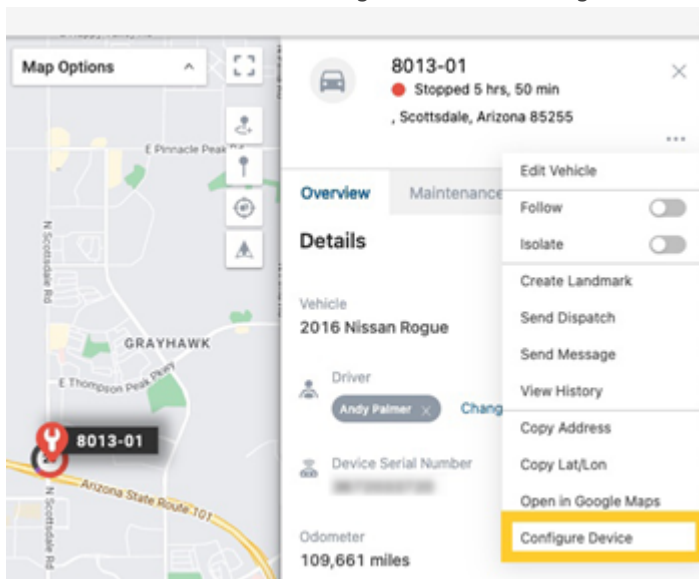

This Product Release Notes announcement includes notification of Portal updates.

Portal

Device Configuration Now Available

You can now set device configurations for configurable devices from the Vehicle Card in the Portal.