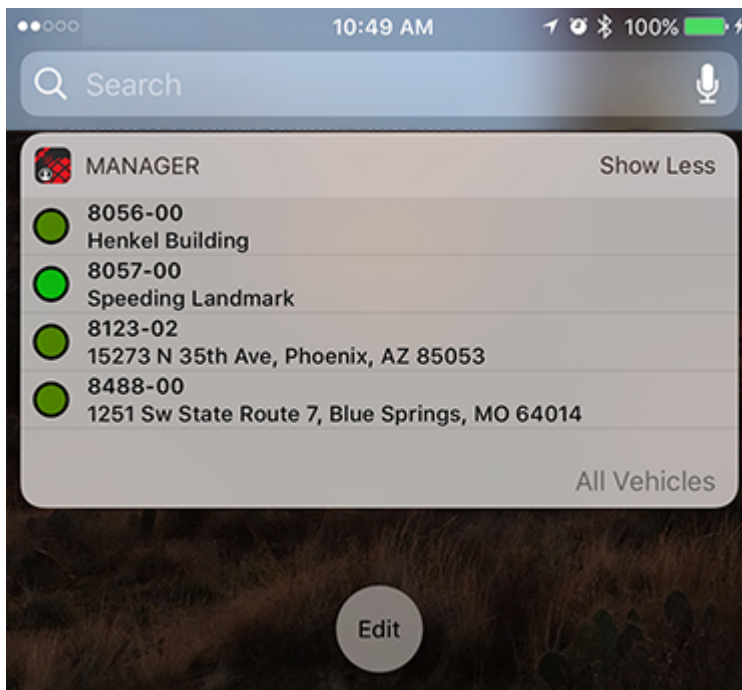

## Mobile Updates

### GPS Insight Manager App (iOS) - Version 2.3.4

This update is available from the **iTunes App Store** (starting March 16, 2017) and includes the following:

- Bug fixes and performance improvements
- A Today screen widget

The **Today widget** provides you with a list of moving fleet vehicles and the closest address to each moving vehicle. The list updates each time you open your Today screen on your device. Tap a vehicle from the list to open its location within the **Manager app**.