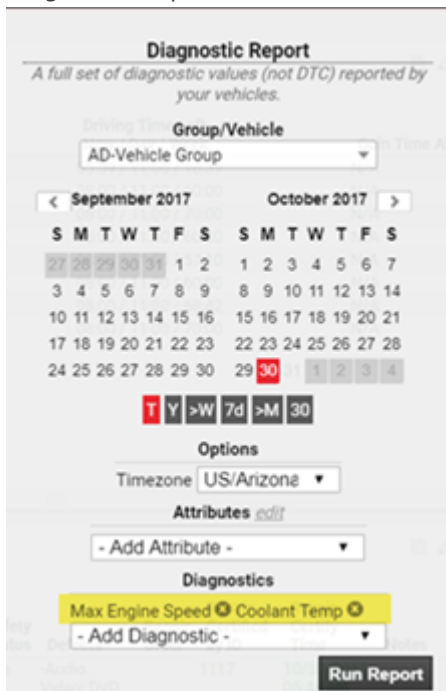

Product Features and Updates - 10/30/2017

Feature Updates

Link: <https://help.gpsinsight.com/product-features-and-updates-10302017/> Last Updated: October 30th, 2017

This Product Features and Updates announcement for GPS Insight **Pro and Enterprise** includes updates for Reports.

Reports

Diagnostic Columns - New Options

You can now select **Max Engine Speed** and/or **Coolant Temp** as optional columns to include in the Diagnostics **Report** and/or the Activity Detail **Report** (supported devices).

Diagnostic Report

Diagnostic Report »

Selected Vehicle: 8000

Vehicle	Driver	First/Last Reported	Count	Diagnostic	Values
8000	not set	Oct 29 3:53 PM to Oct 30 9:18 AM	51	Coolant Temp	32.00 to 212.00
8000	not set	Oct 29 3:55 PM to Oct 30 9:18 AM	50	Max Engine Speed	0.00 to 2,063.00

Shows all reported vehicle locations

Vehicle

8000 View / Edit / Add

< September 2017
October 2017 >

S	M	T	W	T	F	S	S	M	T	W	T	F	S
27	28	29	30	31	1	2	1	2	3	4	5	6	7
3	4	5	6	7	8	9	8	9	10	11	12	13	14
10	11	12	13	14	15	16	15	16	17	18	19	20	21
17	18	19	20	21	22	23	22	23	24	25	26	27	28
24	25	26	27	28	29	30	29	30	1	2	3	4	