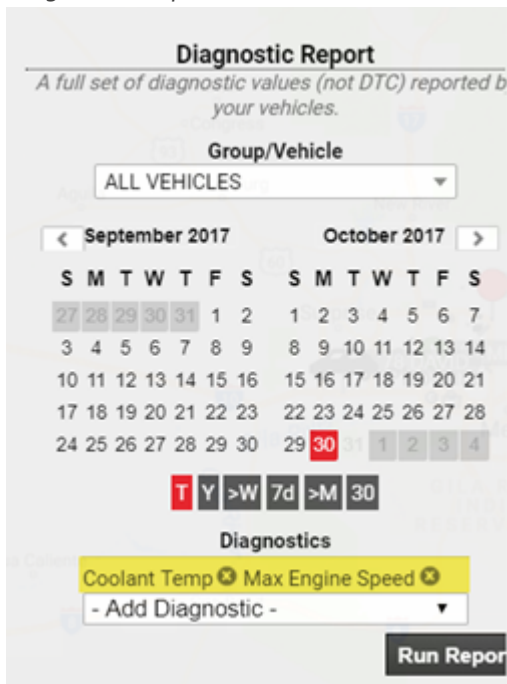

Product Features and Updates - 10/30/2017

Feature Updates

Link: <https://help.gpsinsight.com/product-features-and-updates-10302017-s/> Last Updated: October 30th, 2017

This Product Features and Updates announcement for GPS Insight **Standard** includes updates for Reports.

Reports

Diagnostic Columns - New Options

You can now select **Max Engine Speed** and/or **Coolant Temp** as optional columns to include in the Diagnostics **Report** and/or the Activity Detail **Report** (supported devices).

Diagnostic Report

Diagnostic Report »

Vehicle Group: ALL VEHICLES

Vehicle	Driver	First/Last Reported	Count	Diagnostic	Values
62 LISA	Lisa	Oct 30 7:42 AM to 7:47 AM	4	Coolant Temp	77.00 to 181.40 [Ⓘ]
62 LISA	Lisa	Oct 30 7:42 AM to 7:47 AM	4	Max Engine Speed	836.50 to 2,203.50 [Ⓘ]

Activity Detail Report