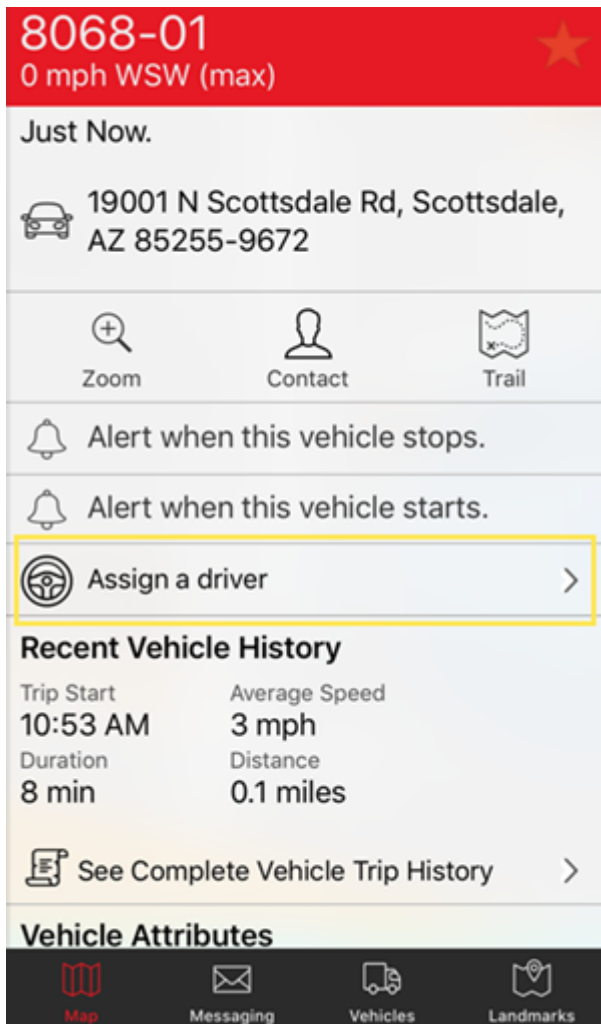

Feature Updates

Link: <https://help.gpsinsight.com/product-features-and-updates-05-2018/> Last Updated: May 25th, 2018

See [Using the iOS Manager Map](#) for additional information.

- Hierarchy Interface

The interface display for hierarchy lists is now new and improved. A new page of hierarchy branches appears when you tap on a hierarchy tree.

Note. This feature is available to **Enterprise** customers only.