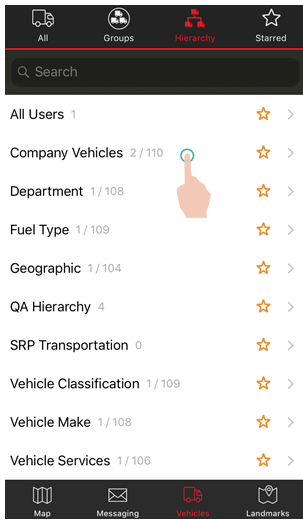

Feature Updates

Link: <https://help.gpsinsight.com/product-features-and-updates-05-2018/> Last Updated: May 25th, 2018

See [Using the iOS Manager Map](#) for additional information.

- Assign a Driver

You may now assign a driver to a vehicle or change the driver assigned to a vehicle from the vehicle card.

Link: <https://help.gpsinsight.com/product-features-and-updates-05-2018/> Last Updated: May 25th, 2018

See [Using the iOS Manager Map](#) for additional information.

- Hierarchy Interface

The interface display for hierarchy lists is now new and improved. A new page of hierarchy branches appears when you tap on a hierarchy tree.

Note. This feature is available to **Enterprise** customers only.

Feature Updates

Link: <https://help.gpsinsight.com/product-features-and-updates-05-2018/> Last Updated: May 25th, 2018

See [Using the iOS Manager Vehicles List](#) for additional information.

Feature Updates

Link: <https://help.gpsinsight.com/product-features-and-updates-05-2018/> Last Updated: May 25th, 2018

- Recent Vehicle History

Details from the most recent vehicle trip (within the past 3 days) is now displayed in the vehicle card.