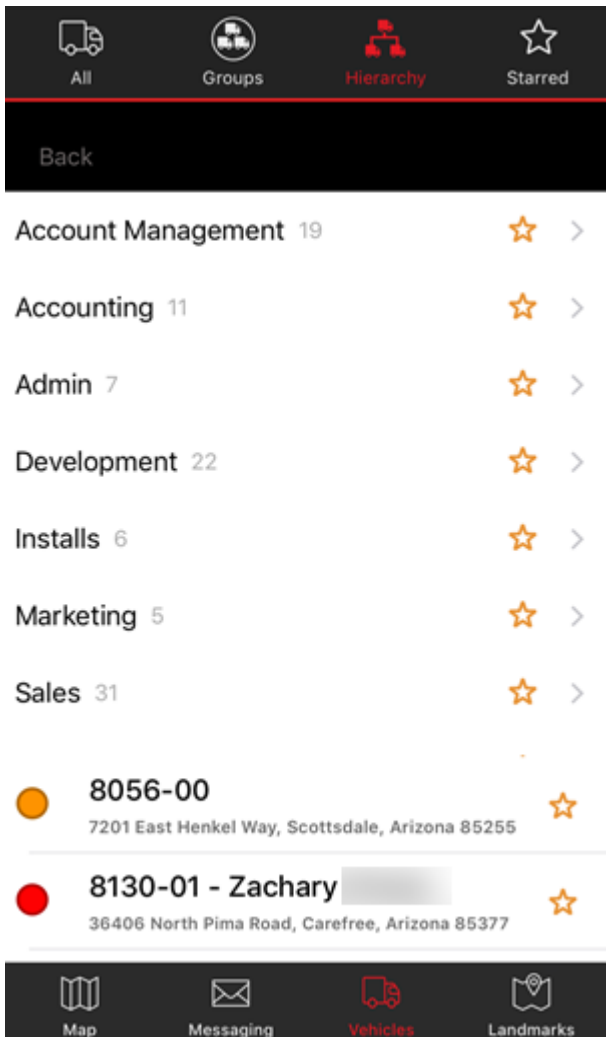

Feature Updates

Link: <https://help.gpsinsight.com/product-features-and-updates-05-2018/> Last Updated: May 25th, 2018

See [Using the iOS Manager Map](#) for additional information.

- Assign a Driver

You may now assign a driver to a vehicle or change the driver assigned to a vehicle from the vehicle card.

Note. This feature is available to **Pro and Enterprise** customers only. Additionally, **drivers must be previously added to the Portal** to appear in the list of available drivers on the app.

Feature Updates

Link: <https://help.gpsinsight.com/product-features-and-updates-05-2018/> Last Updated: May 25th, 2018

See [Using the iOS Manager Map](#) for additional information.

- Hierarchy Interface

The interface display for hierarchy lists is now new and improved. A new page of hierarchy branches appears when you tap on a hierarchy tree.

 **Note.** This feature is available to **Enterprise** customers only.

Feature Updates

Link: <https://help.gpsinsight.com/product-features-and-updates-05-2018/> Last Updated: May 25th, 2018

See [Using the iOS Manager Vehicles List](#) for additional information.