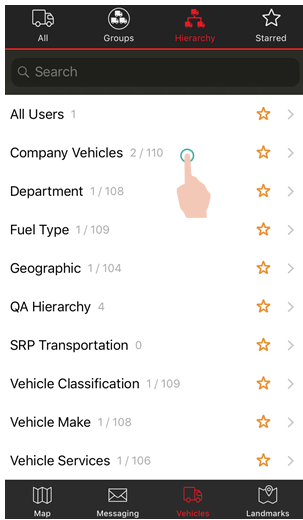

Link: <https://help.gpsinsight.com/product-features-and-updates-05-2018/> Last Updated: May 25th, 2018

See [Using the iOS Manager Map](#) for additional information.

- Hierarchy Interface

The interface display for hierarchy lists is now new and improved. A new page of hierarchy branches appears when you tap on a hierarchy tree.

 **Note.** This feature is available to **Enterprise** customers only.

Feature Updates

Link: <https://help.gpsinsight.com/product-features-and-updates-05-2018/> Last Updated: May 25th, 2018

See [Using the iOS Manager Vehicles List](#) for additional information.

Feature Updates

Link: <https://help.gpsinsight.com/product-features-and-updates-05-2018/> Last Updated: May 25th, 2018

- Recent Vehicle History

Details from the most recent vehicle trip (within the past 3 days) is now displayed in the vehicle card.

 Trip History 

Vehicle Attributes

Odometer
31,647.9

Runtime
1,552 hours

See [Using the Android Manager Map](#) for additional information.

- Hierarchy Interface

The interface display for hierarchy lists is now new and improved. A new page of hierarchy branches appears when you tap on a hierarchy tree.