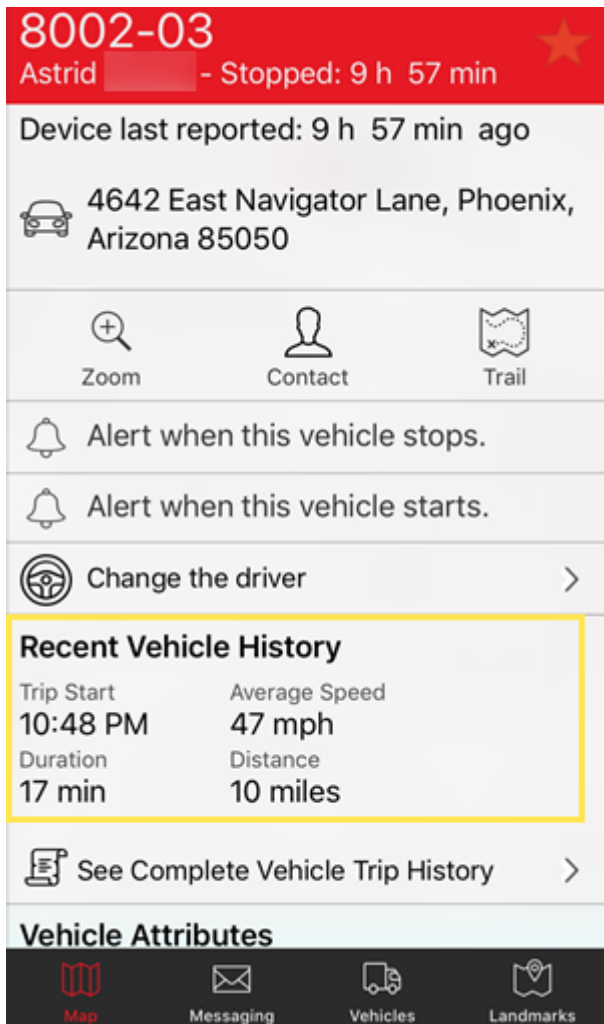

 **Note.** You may also retrieve your username from this reset request.

See [About GPS Insight Manager \(iOS App\)](#) for additional information and instructions.

- Recent Vehicle History

Details from the most recent vehicle trip (within the past 3 days) is now displayed in the vehicle card.

Feature Updates

Link: <https://help.gpsinsight.com/product-features-and-updates-05-2018/> Last Updated: May 25th, 2018

See [Using the iOS Manager Map](#) for additional information.

- Assign a Driver

You may now assign a driver to a vehicle or change the driver assigned to a vehicle from the vehicle card.