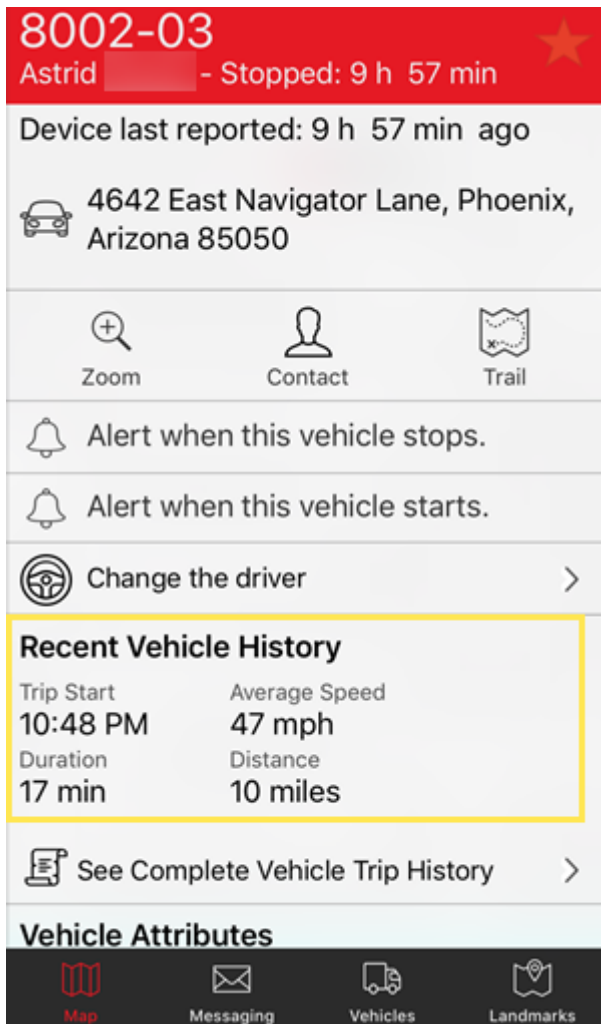

Note. You may also retrieve your username from this reset request.

See [About GPS Insight Manager \(iOS App\)](#) for additional information and instructions.

- Recent Vehicle History

Details from the most recent vehicle trip (within the past 3 days) is now displayed in the vehicle card.

Feature Updates

Link: <https://help.gpsinsight.com/product-features-and-updates-05-2018/> Last Updated: May 25th, 2018

See [Using the iOS Manager Map](#) for additional information.

- Assign a Driver

You may now assign a driver to a vehicle or change the driver assigned to a vehicle from the vehicle card.