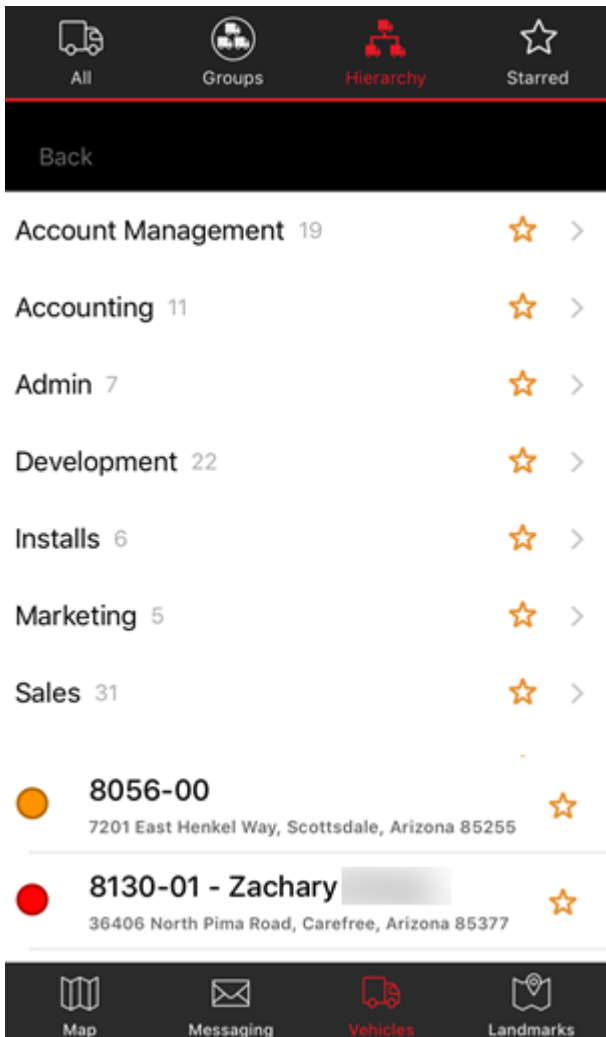

Feature Updates

Link: <https://help.gpsinsight.com/product-features-and-updates-05-2018/> Last Updated: May 25th, 2018

See [Using the iOS Manager Map](#) for additional information.

- Assign a Driver

You may now assign a driver to a vehicle or change the driver assigned to a vehicle from the vehicle card.

Note. This feature is available to **Pro and Enterprise** customers only. Additionally, **drivers must be previously added to the Portal** to appear in the list of available drivers on the app.

Feature Updates

Link: <https://help.gpsinsight.com/product-features-and-updates-05-2018/> Last Updated: May 25th, 2018

See [Using the iOS Manager Map](#) for additional information.

- Hierarchy Interface

The interface display for hierarchy lists is now new and improved. A new page of hierarchy branches appears when you tap on a hierarchy tree.

Note. This feature is available to **Enterprise** customers only.

Feature Updates

Link: <https://help.gpsinsight.com/product-features-and-updates-05-2018/> Last Updated: May 25th, 2018

See [Using the iOS Manager Vehicles List](#) for additional information.