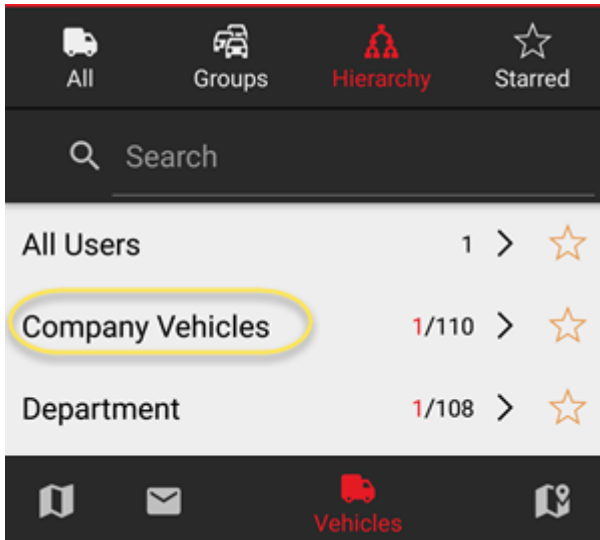

Feature Updates

Link: <https://help.gpsinsight.com/product-features-and-updates-05-2018/> Last Updated: May 25th, 2018

See [Using the Android Manager Vehicles List](#) for additional information.