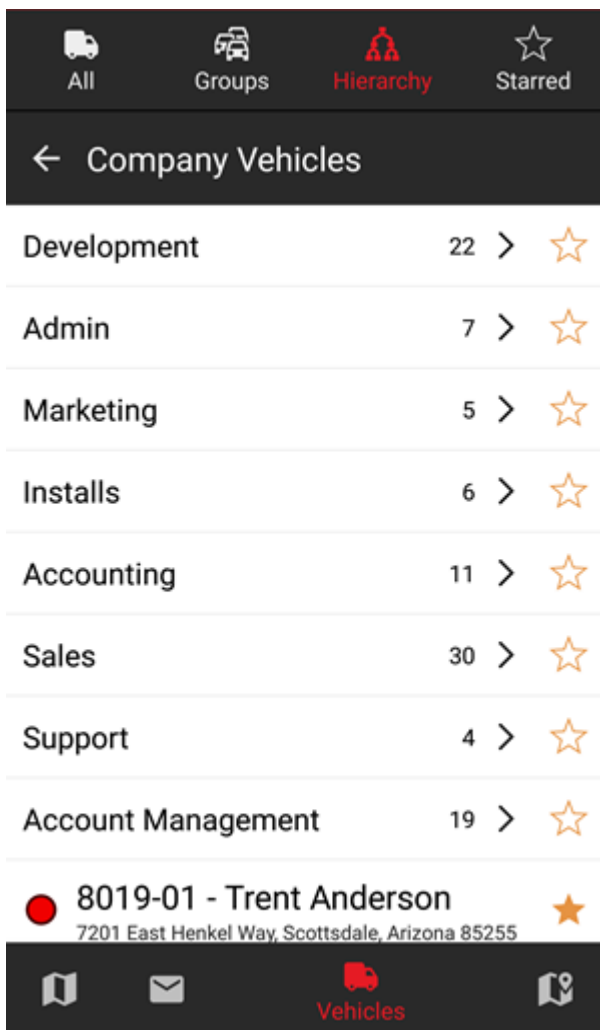

 Trip History 

Vehicle Attributes

Odometer
31,647.9

Runtime
1,552 hours

See [Using the Android Manager Map](#) for additional information.

- Hierarchy Interface

The interface display for hierarchy lists is now new and improved. A new page of hierarchy branches appears when you tap on a hierarchy tree.

 **Note.** This feature is available to **Enterprise** customers only.

Feature Updates

Link: <https://help.gpsinsight.com/product-features-and-updates-05-2018/> Last Updated: May 25th, 2018

See [Using the Android Manager Vehicles List](#) for additional information.