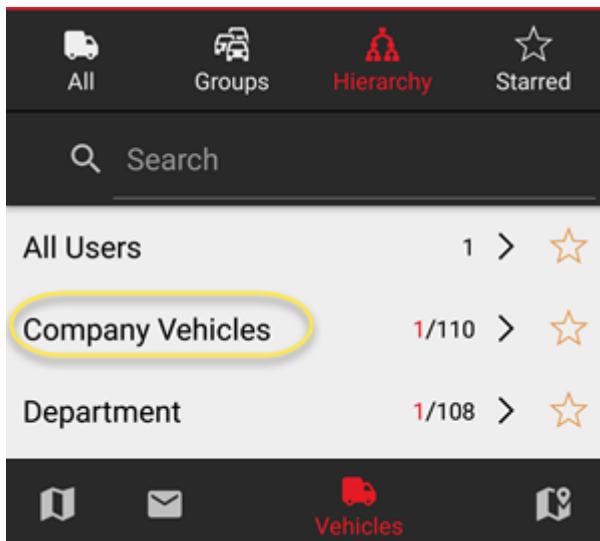

 Trip History 

Vehicle Attributes

Odometer
31,647.9

Runtime
1,552 hours

See [Using the Android Manager Map](#) for additional information.

- Hierarchy Interface

The interface display for hierarchy lists is now new and improved. A new page of hierarchy branches appears when you tap on a hierarchy tree.

 **Note.** This feature is available to **Enterprise** customers only.

Feature Updates

Link: <https://help.gpsinsight.com/product-features-and-updates-05-2018/> Last Updated: May 25th, 2018

See [Using the Android Manager Vehicles List](#) for additional information.