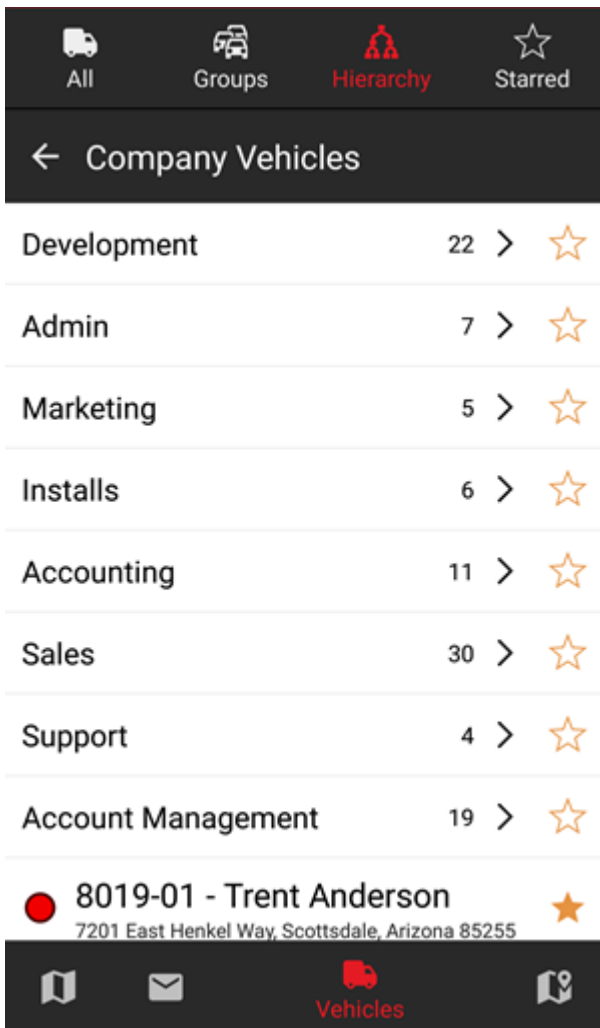

Vehicle Attributes

Odometer
31,647.9

Runtime
1,552 hours

Map

See [Using the Android Manager Map](#) for additional information.

- Hierarchy Interface

The interface display for hierarchy lists is now new and improved. A new page of hierarchy branches appears when you tap on a hierarchy tree.

Note. This feature is available to **Enterprise** customers only.

Feature Updates

Link: <https://help.gpsinsight.com/product-features-and-updates-05-2018/> Last Updated: May 25th, 2018

See [Using the Android Manager Vehicles List](#) for additional information.