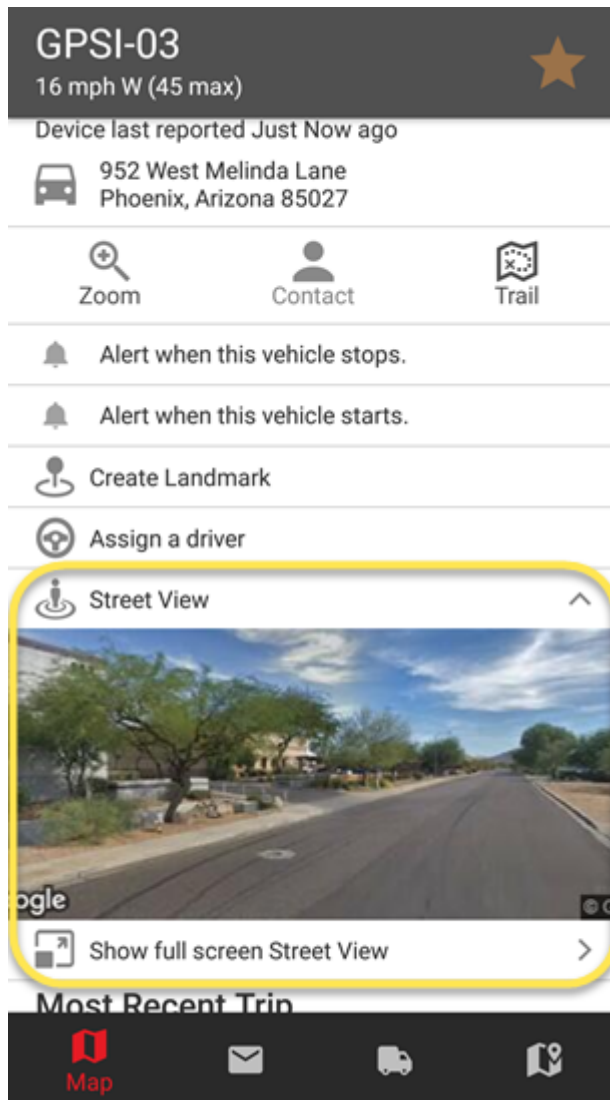

Mobile

GPS Insight Manager App (Android) - Version 1.8.5

This update is now available from the [Google Play Store](#) and includes the following:

- Street View
You may now tap on **Street View** from the Vehicle Card to access street view options such as **Street View Preview** and **Show Full Street View**.

Mobile Updates

Link: <https://help.gpsinsight.com/product-features-and-updates-01-2019/> Last Updated: January 21st, 2019

See [Using the Vehicle Card](#) for additional information.

- Bug fixes and improvements

GPS Insight Manager App (iOS)- Version 1.83

This update is now available from the [iTunes App Store](#) and includes the following:

- Street View
You may now tap on **Street View** from the Vehicle Card to access street view options such as **Street View Preview** and **Show Full Street View**.