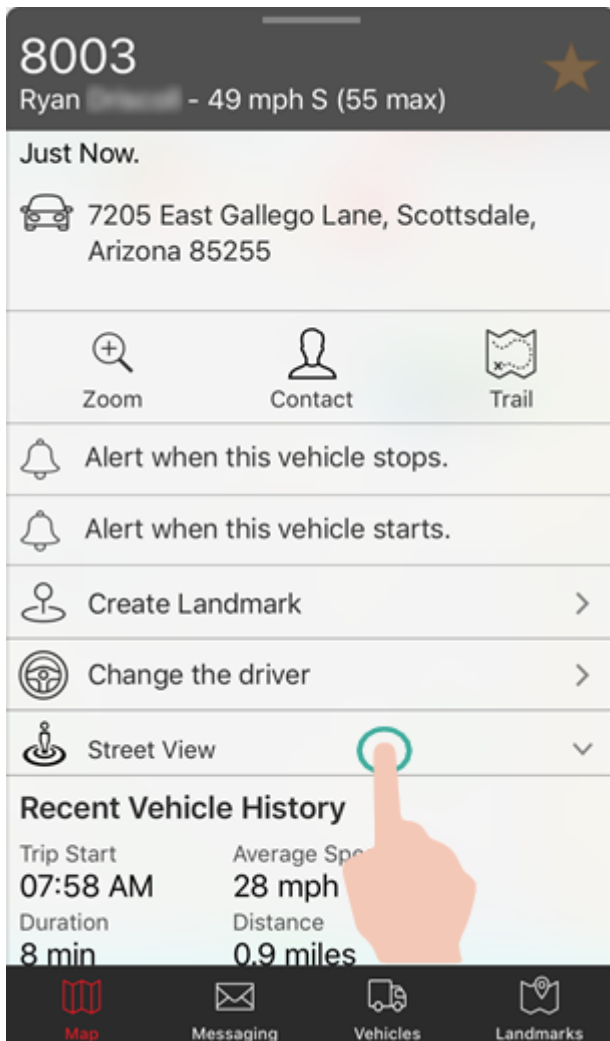

Mobile Updates

Link: <https://help.gpsinsight.com/product-features-and-updates-01-2019/> Last Updated: January 21st, 2019