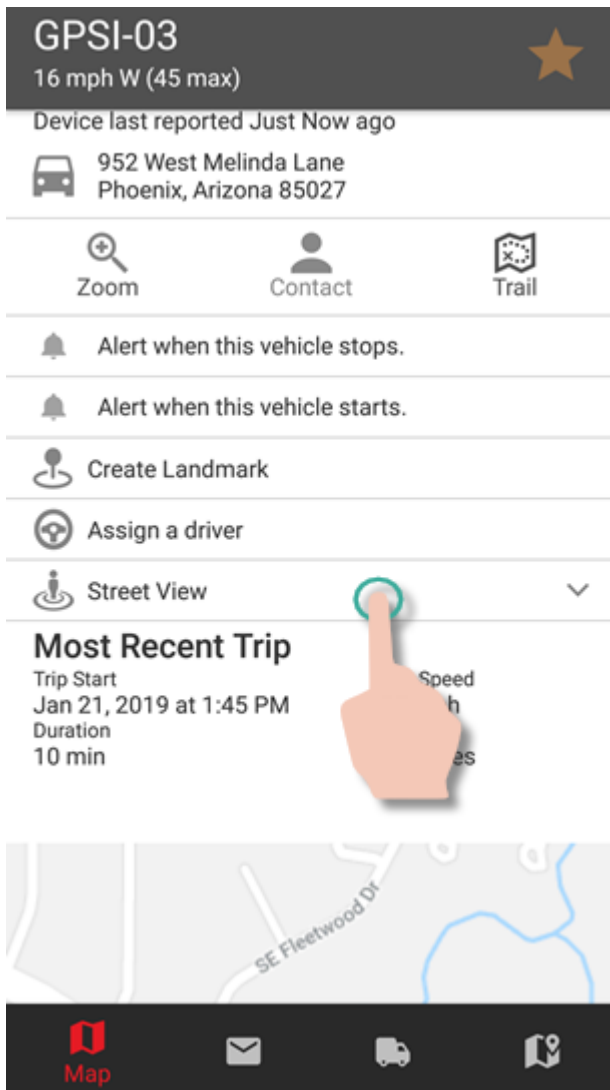

Mobile

GPS Insight Manager App (Android) - Version 1.8.5

This update is now available from the [Google Play Store](#) and includes the following:

- Street View
You may now tap on **Street View** from the Vehicle Card to access street view options such as **Street View Preview** and **Show Full Street View**.

GPS Insight Manager App (iOS)- Version 1.83

This update is now available from the [iTunes App Store](#) and includes the following:

- Street View
You may now tap on **Street View** from the Vehicle Card to access street view options such as **Street View Preview** and **Show Full Street View**.